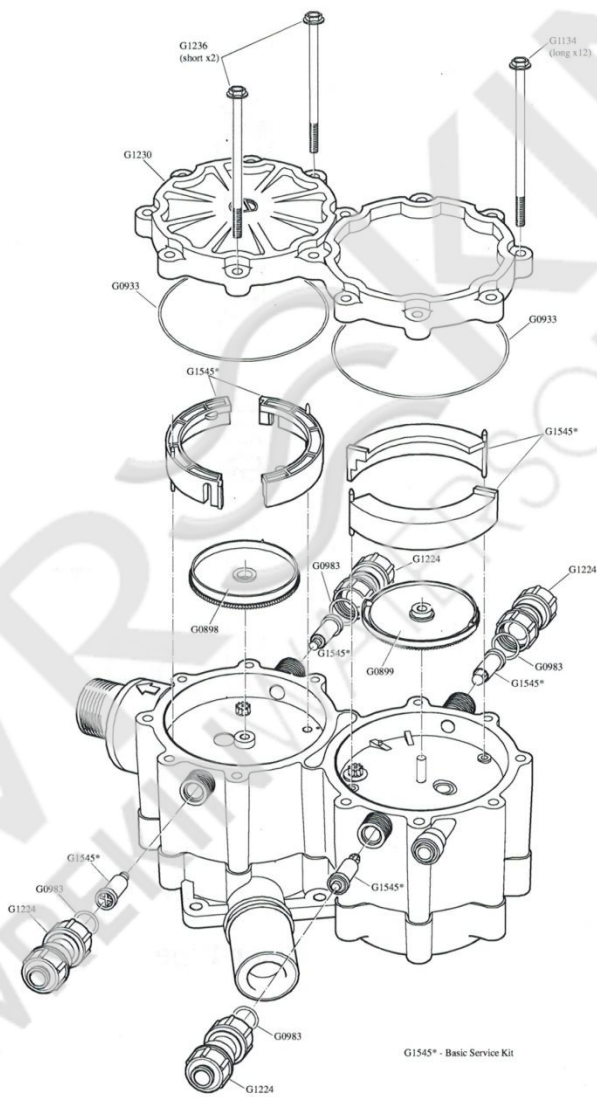

Non Electric Water Softener Spare Parts List

Meter Top Assembly